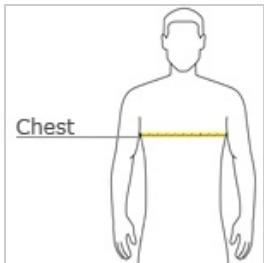

Bella+Canvas Youth Tee - Inclusion Clothing Co.

HOW TO MEASURE

CHEST WIDTH

Measure under the arm and around the fullest part of the chest with arms down, keeping tape horizontal.

SIZE CHART

	S	M	L	XL
Size	6-8	10-12	14-16	18-20
Chest Width	28-30	30-32	32-34	34-36