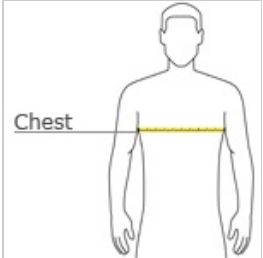

Comfort Colors Unisex Tee - Inclusion Clothing Co.

HOW TO MEASURE

CHEST WIDTH

Measure under the arm and around the fullest part of the chest with arms down, keeping tape horizontal.

SIZE CHART

Size	SM	MD	LG	XL	2XL	3XL	4XL
Chest Width	37-40	41-45	45-50.5	50.5-53	53-55	56	57-58