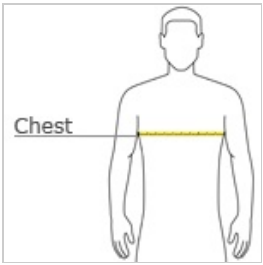

District Men's Lightweight Hoodie - Inclusion Clothing Co.

HOW TO MEASURE

CHEST WIDTH

Measure under the arm and around the fullest part of the chest with arms down, keeping tape horizontal.

SIZE CHART

Size	SM	MD	LG	XL	2XL	3XL	4XL
Chest Width	35-37	38-40	41-43	44-46	47-49	50-53	54-57