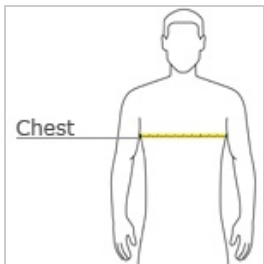

## HOW TO MEASURE

### CHEST WIDTH

Measure under the arm and around the fullest part of the chest with arms down, keeping tape horizontal.

## SIZE CHART

	S	M	L	XL
Size	6-8	10-12	14-16	18-20